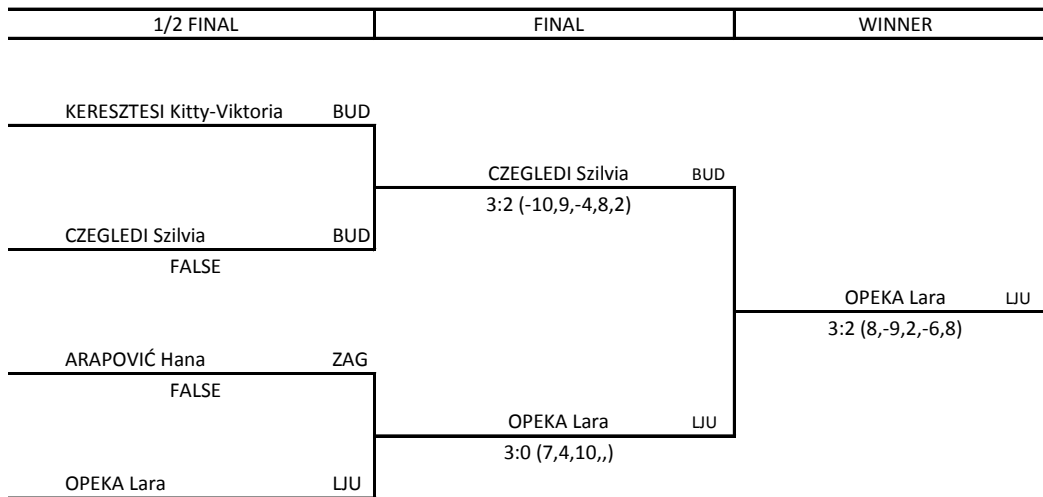

GIRL'S SINGLE-FINAL DRAW